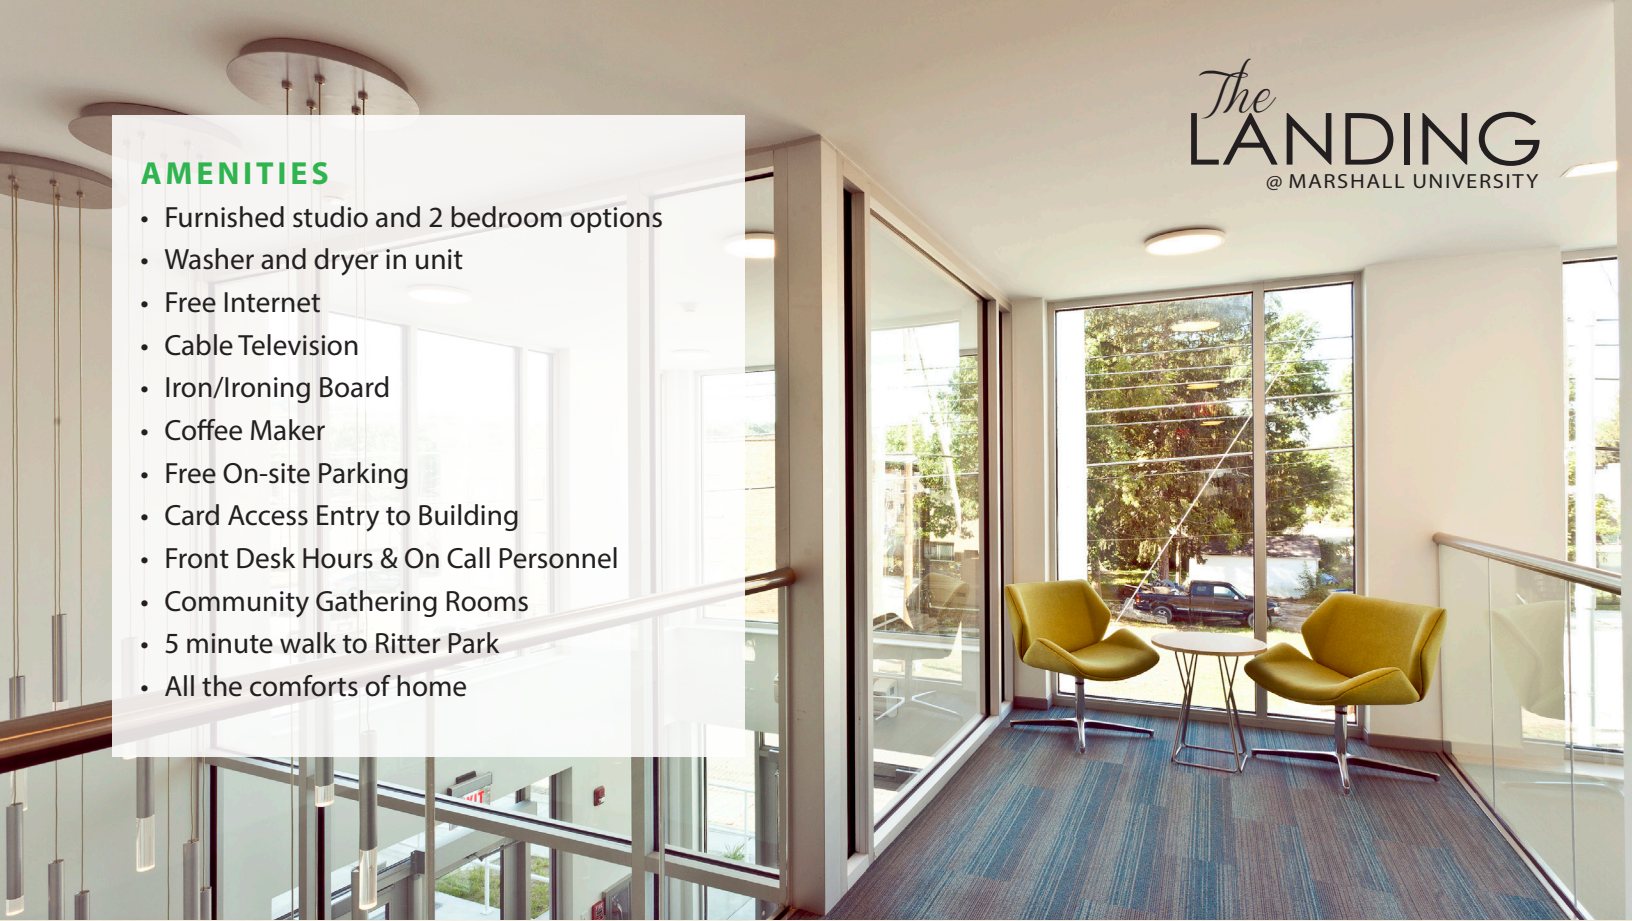

The LANDING

@ MARSHALL UNIVERSITY

Visiting Huntington for a few days? The Landing offers modern, fully furnished, hotel style studio and two bedroom apartments. We are conveniently located adjacent to the health sciences campus, a few blocks from Marshall's main campus, and minutes away from Downtown Huntington's shops and restaurants.

The Landing | 1130 14th St | Huntington, WV 25701

AMENITIES

- Furnished studio and 2 bedroom options
- Washer and dryer in unit
- Free Internet
- Cable Television
- Iron/Ironing Board
- Coffee Maker
- Free On-site Parking
- Card Access Entry to Building
- Front Desk Hours & On Call Personnel
- Community Gathering Rooms
- 5 minute walk to Ritter Park
- All the comforts of home