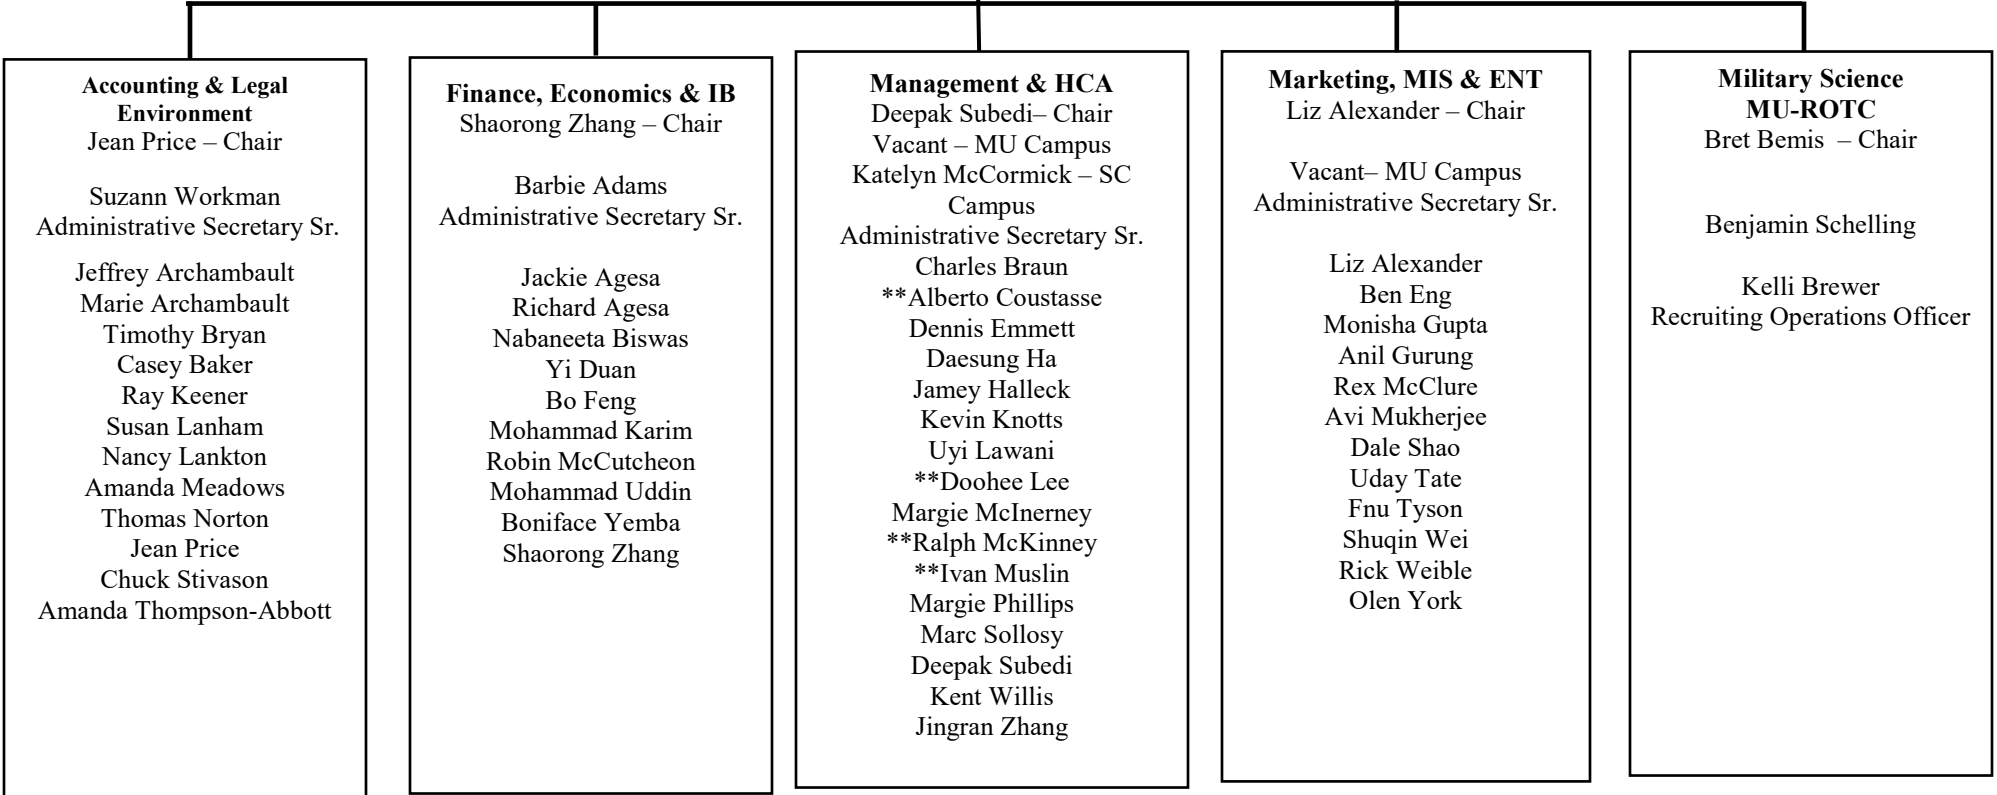

Marshall University
Lewis College of Business (LCOB)
Brad D. Smith Schools of Business
Organizational Structure

Marshall University Lewis College of Business (LCOB) Administrative Structure

Marshall University
Lewis College of Business (LCOB)
Brad D. Smith Schools of Business
Academic Structure

Marshall University
Brad D. Smith Schools of Business
Faculty

Dean
Avi Mukherjee
 1 – Graduate Assistant

**SC Campus

Marshall University
Lewis College of Business (LCOB)
Brad D. Smith Schools of Business
Centers