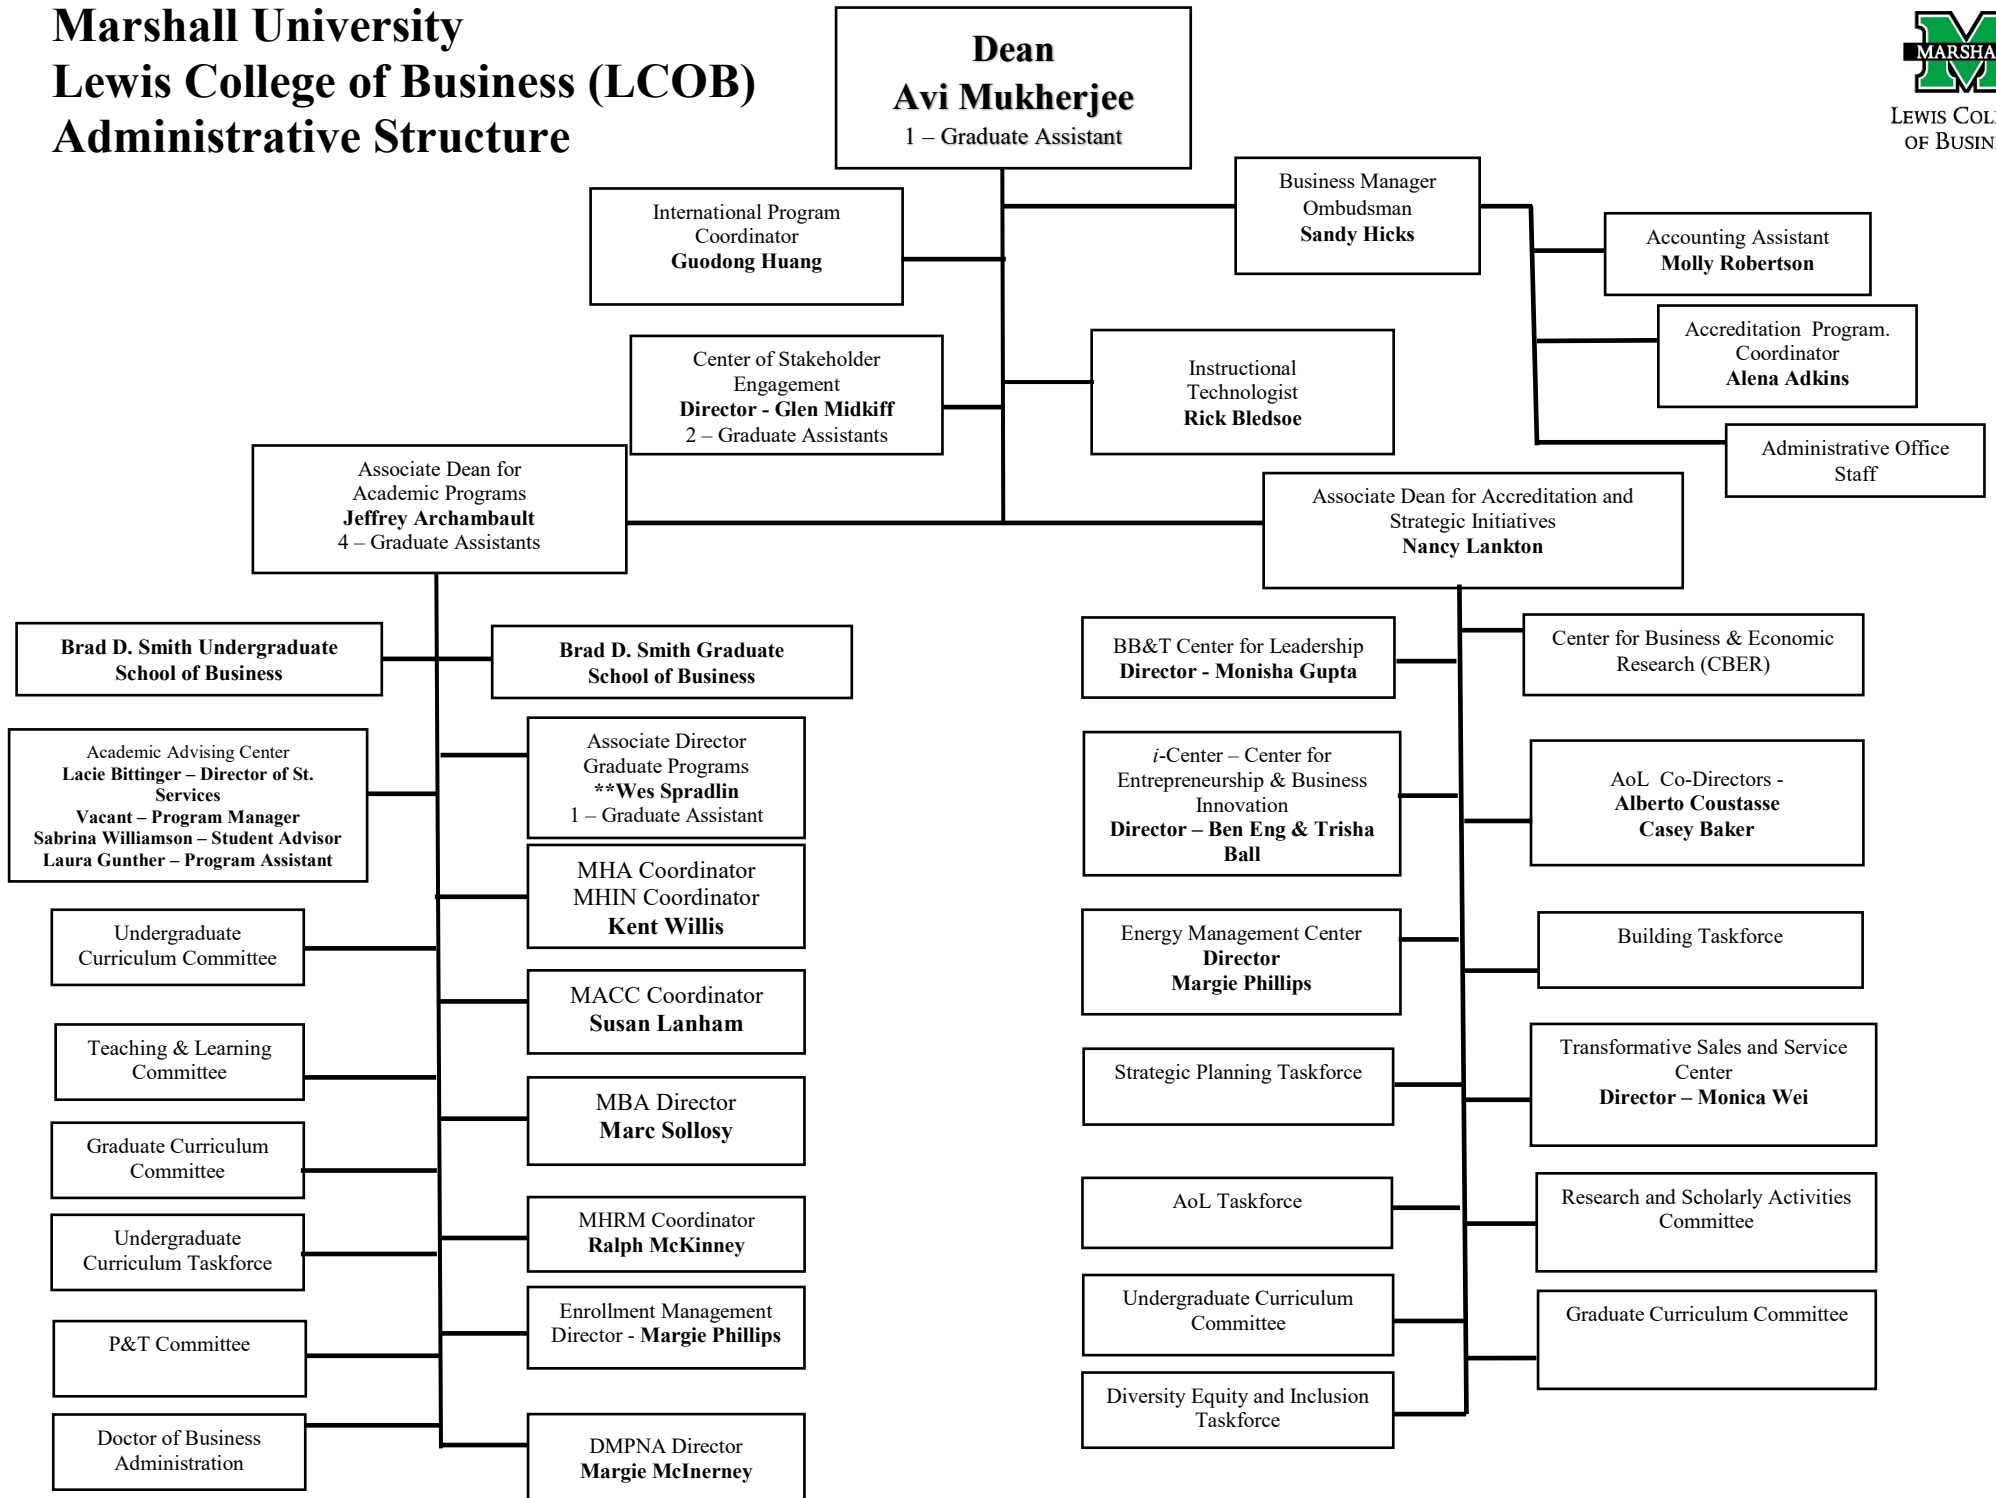

Marshall University
Lewis College of Business (LCOB)
Brad D. Smith Schools of Business
Organizational Structure

Marshall University Lewis College of Business (LCOB) Administrative Structure

Marshall University
Lewis College of Business (LCOB)
Brad D. Smith Schools of Business
Academic Structure

Marshall University
Brad D. Smith Schools of Business
Faculty

Dean
Avi Mukherjee
 1 – Graduate Assistant

**SC Campus

Marshall University
Lewis College of Business (LCOB)
Brad D. Smith Schools of Business
Centers